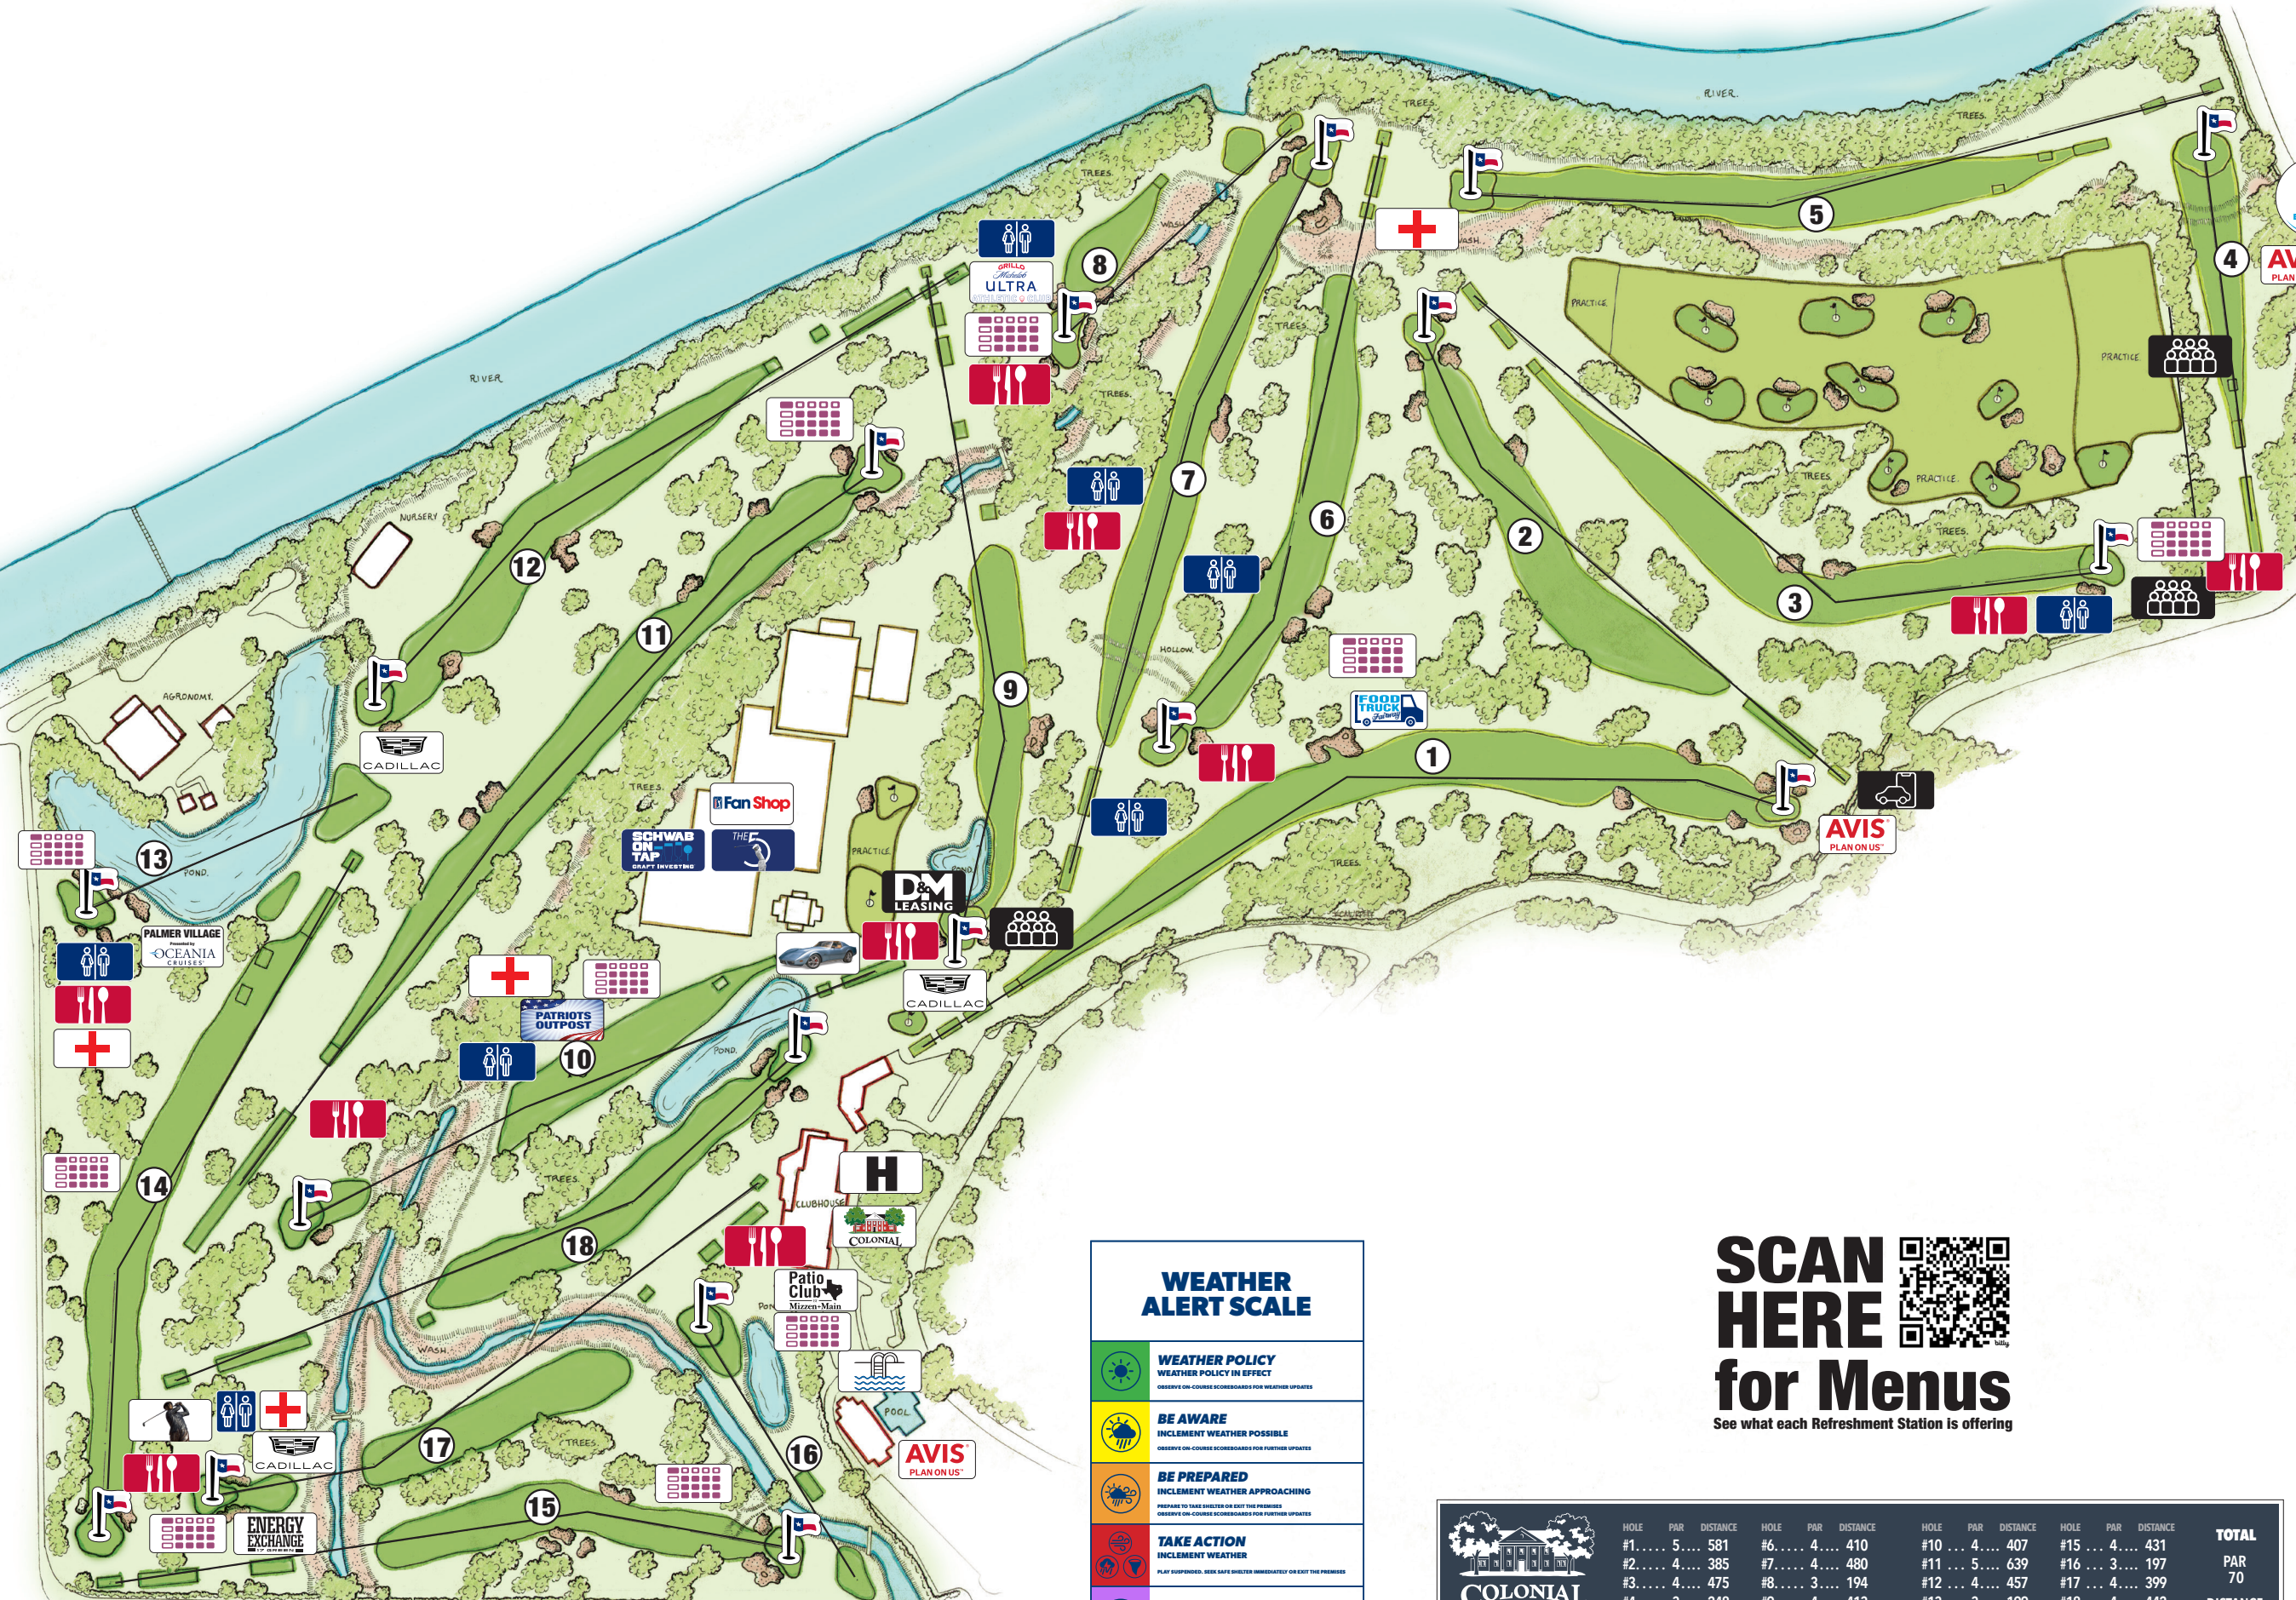

charles SCHWAB CHALLENGE

G = Green T = Tee F = Fairway CH = Clubhouse PR = Practice Range

FAN FAVORITES & SERVICES

SYMBOL	AMENITIES	LOCATION
	Avis Plan on Us Tournament Information	Gate 3, Gate 4, Pool
	Bleachers	3G, 9G, PR
	Cadillac Public Viewing decks Interactive vehicle displays	9G, 13T, 17G
	Champions Prize 1975 Schwab Stingray	10T
	Fan Shop	10T
	First Aid	5T, 10F, 13F, 18T
	Hogan Deck Entrance - Clubhouse	CH
	Kids Autograph Zone	9G
	Patriots Outpost	10F
	PGA TOUR Scoreboard	1F, 6F, 3G/4T, 8G, 10, 11G, 13G, 14F, 15F, 16, 17G
	Restrooms	Gate 3, 3G/4T, 6F, 6G/7T, 7F, 8G/9T, 10F, 13G, 17G/18T
	Rideshare	1G, 2T
	Schwab on Tap	10T
	The 5 Schwab Performance Center	10T

FOOD & BEVERAGE

SYMBOL	AMENITIES	LOCATION
	Concessions	1F, 3G, 4T, 7F, 8G, 9G, 11F, 13F, 16G, 17G
	Food Truck Fairway	1F

HOSPITALITY VENUES

SYMBOL	AMENITIES	LOCATION
	Colonial Clubhouse	CH
	Energy Exchange	17G
	Grillo Michelob Ultra Athletic Club	8G, 9T, 12T
	Hogan Village	17G, 18T
	Palmer Village Presented by Oceania Cruises	13G
	Patio Club by Mizzen+Main	18G
	Poolside Plaza	CH

WEATHER ALERT SCALE

	WEATHER POLICY WEATHER POLICY IN EFFECT OBSERVE ON-COURSE SCOREBOARDS FOR WEATHER UPDATES
	BE AWARE INCREMENTAL WEATHER POSSIBLE OBSERVE ON-COURSE SCOREBOARDS FOR FURTHER UPDATES
	BE PREPARED INCREMENTAL WEATHER APPROACHING PREPARE TO TAKE SHELTER OR EXIT THE PREMISES OBSERVE ON-COURSE SCOREBOARDS FOR FURTHER UPDATES
	TAKE ACTION INCREMENTAL WEATHER PLAY SUSPENDED. SEEK SHELTER IMMEDIATELY OR EXIT THE PREMISES
	COURSE CLOSED PLAY SUSPENDED FOR THE DAY. SET UP TEMPORARY STRUCTURES AND EXIT THE PREMISES

SCAN HERE for Menus

See what each Refreshment Station is offering

COLONIAL SCORECARD

HOLE	PAR	DISTANCE	HOLE	PAR	DISTANCE	HOLE	PAR	DISTANCE	HOLE	PAR	DISTANCE	TOTAL
#1	5	581	#6	4	410	#10	4	407	#15	4	431	PAR 70
#2	4	385	#7	4	480	#11	5	639	#16	3	197	
#3	4	475	#8	3	194	#12	4	457	#17	4	399	DISTANCE 7,289
#4	3	248	#9	4	413	#13	3	199	#18	4	442	
#5	4	476	OUT	35	3,662	#14	4	456	IN	35	3,627	