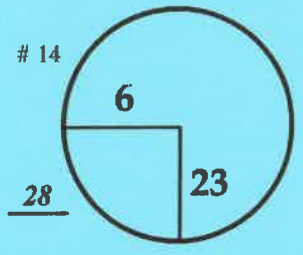

2nd

Friday

May 25, 2018

ROUND

DAY

DATE

COURSE

Colonial Country Club

PGA TOUR HOLE PLACEMENT CHART