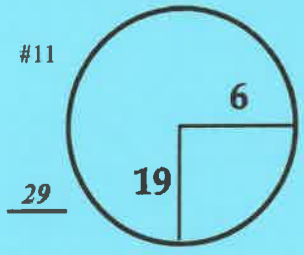

2nd

Friday

May 25, 2018

ROUND

DAY

DATE

COURSE

Colonial Country Club

PGA TOUR HOLE PLACEMENT CHART