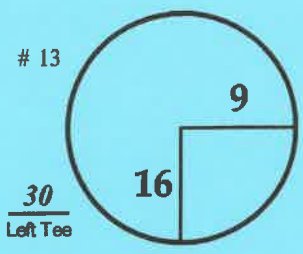

2nd

Friday

May 25, 2018

ROUND

DAY

DATE

COURSE

Colonial Country Club

PGA TOUR HOLE PLACEMENT CHART