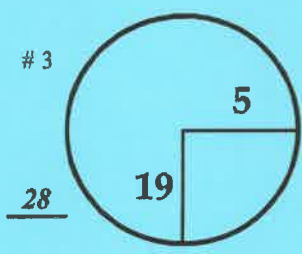

2nd

Friday

May 25, 2018

ROUND

DAY

DATE

COURSE

Colonial Country Club

PGA TOUR HOLE PLACEMENT CHART