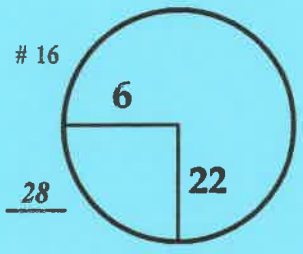

2nd

Friday

May 25, 2018

ROUND

DAY

DATE

COURSE

Colonial Country Club

PGA TOUR HOLE PLACEMENT CHART