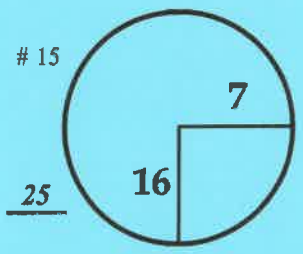

2nd

Friday

May 25, 2018

ROUND

DAY

DATE

COURSE

Colonial Country Club

PGA TOUR HOLE PLACEMENT CHART