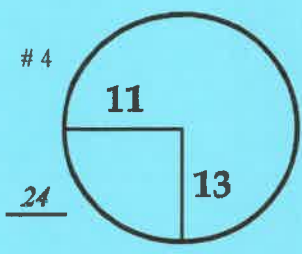

2nd

Friday

May 25, 2018

ROUND

DAY

DATE

COURSE

Colonial Country Club

PGA TOUR HOLE PLACEMENT CHART